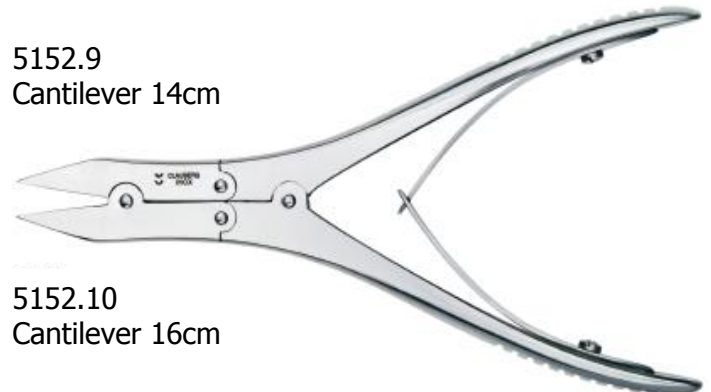

CLAUBERG INSTRUMENTS

Solingen, Stainless Steel

5201.7
Ingrowing nipper
Super slim 11.5cm

5201.1
Ingrowing nipper
Sturdy 10 cm

5201.14
Ingrowing nipper
Super slim 13cm

5152.G
Nail nipper
curved 11.5 cm

5201.17
Onycho soft
for diabetics
11.5 cm

Designed especially for use with diabetics
Blunted ends and chamfered edges reduce
risk of nicks. Small & easy to use.

5152.3
General purpose strong
Curved edge 14 cm

5152.4 Popular General purpose, strong,
Straight edge 14 cm

5152.6
Ingrowing
Nipper 13cm

5152.9
Cantilever 14cm

5152.10
Cantilever 16cm

Cantilevers reduce
hand strain